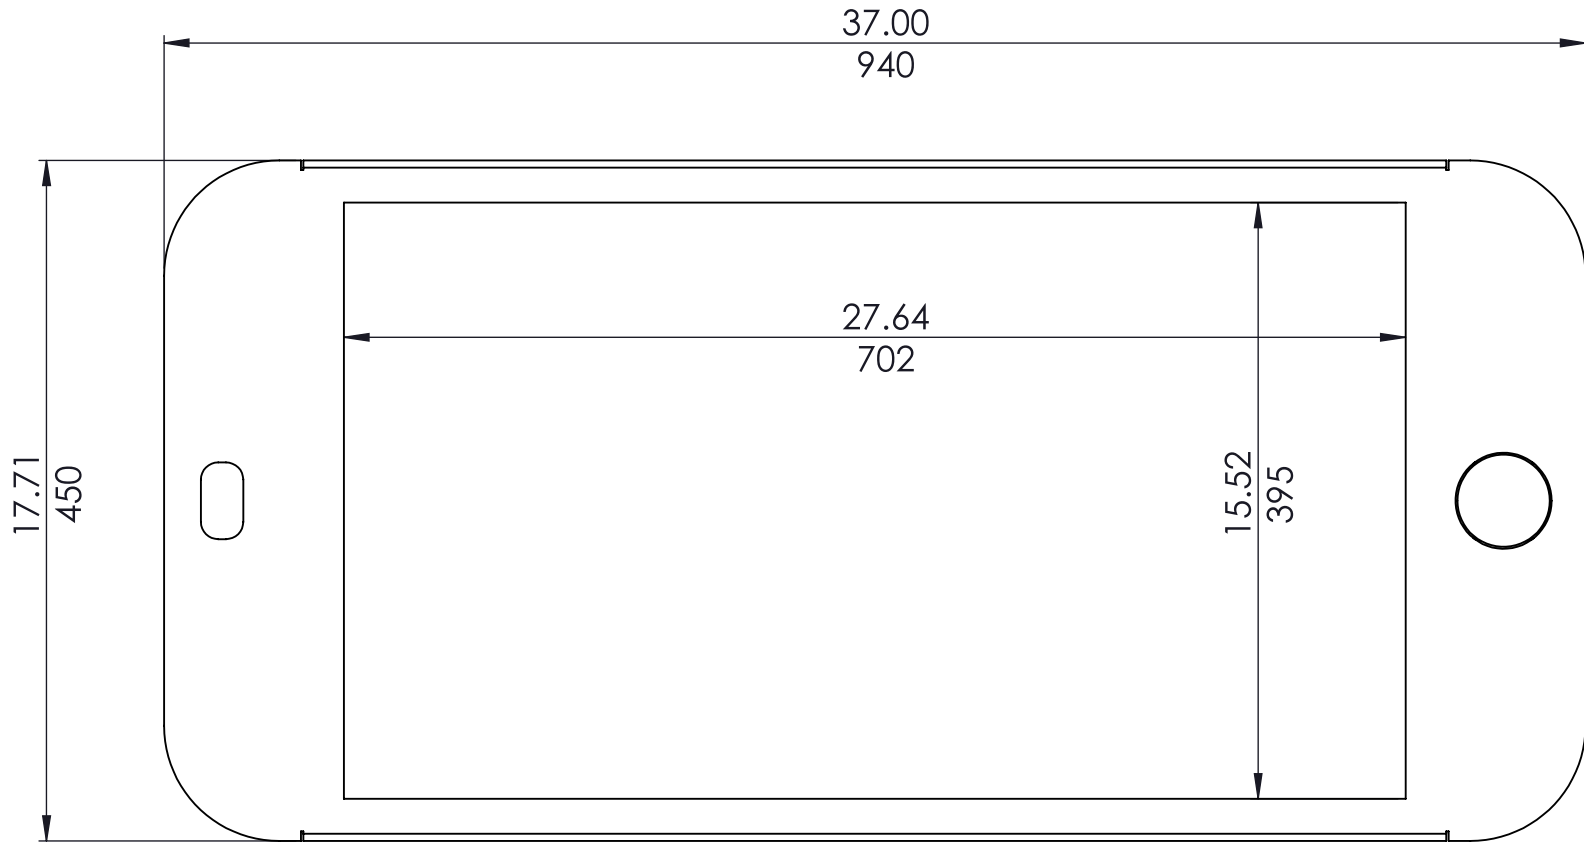

A

STANDARD		 CRUNCHY 189 S. ORANGE AVE, STE 2000 ORLANDO, FL 32801 CRUNCHY.TECH (407) 476-2044	
DESIGNED	DATE	NOTICE OF PROPRIETARY PROPERTY: THE INFORMATION CONTAINED HEREIN IS THE PROPRIETARY PROPERTY OF CRUNCHY LLC.	
DRAWN	DATE	TITLE: 32 Padzilla QUANTITY	
DIMENSIONS ARE IN INCHES TOLERANCES X.X ±0.1 X.XX ±0.04 X.XXX ±0.020 ANGLES ±1°		MATERIAL	PROJECT
DEBURR-BREAK SHARP EDGES DO NOT SCALE DRAWING		FINISH	DWG NO. REVISION
SIZE A4		WEIGHT	SCALE: 1:5 SHEET: 1 OF 2

B

A

VESA 200

Model Specifications

TV: Samsung DC32E **Rated Power Consumption:** 227 W
Resolution: 1920 x 1080 **Input Voltage:** 100 - 240 V
Brightness: 330 nits **Weight:** 37 lbs
Operating Temperature: 50 - 90 F **Spacer Length:** 40 mm
VESA Bolt: M8x1.25-65/70
with back cover / without back cover