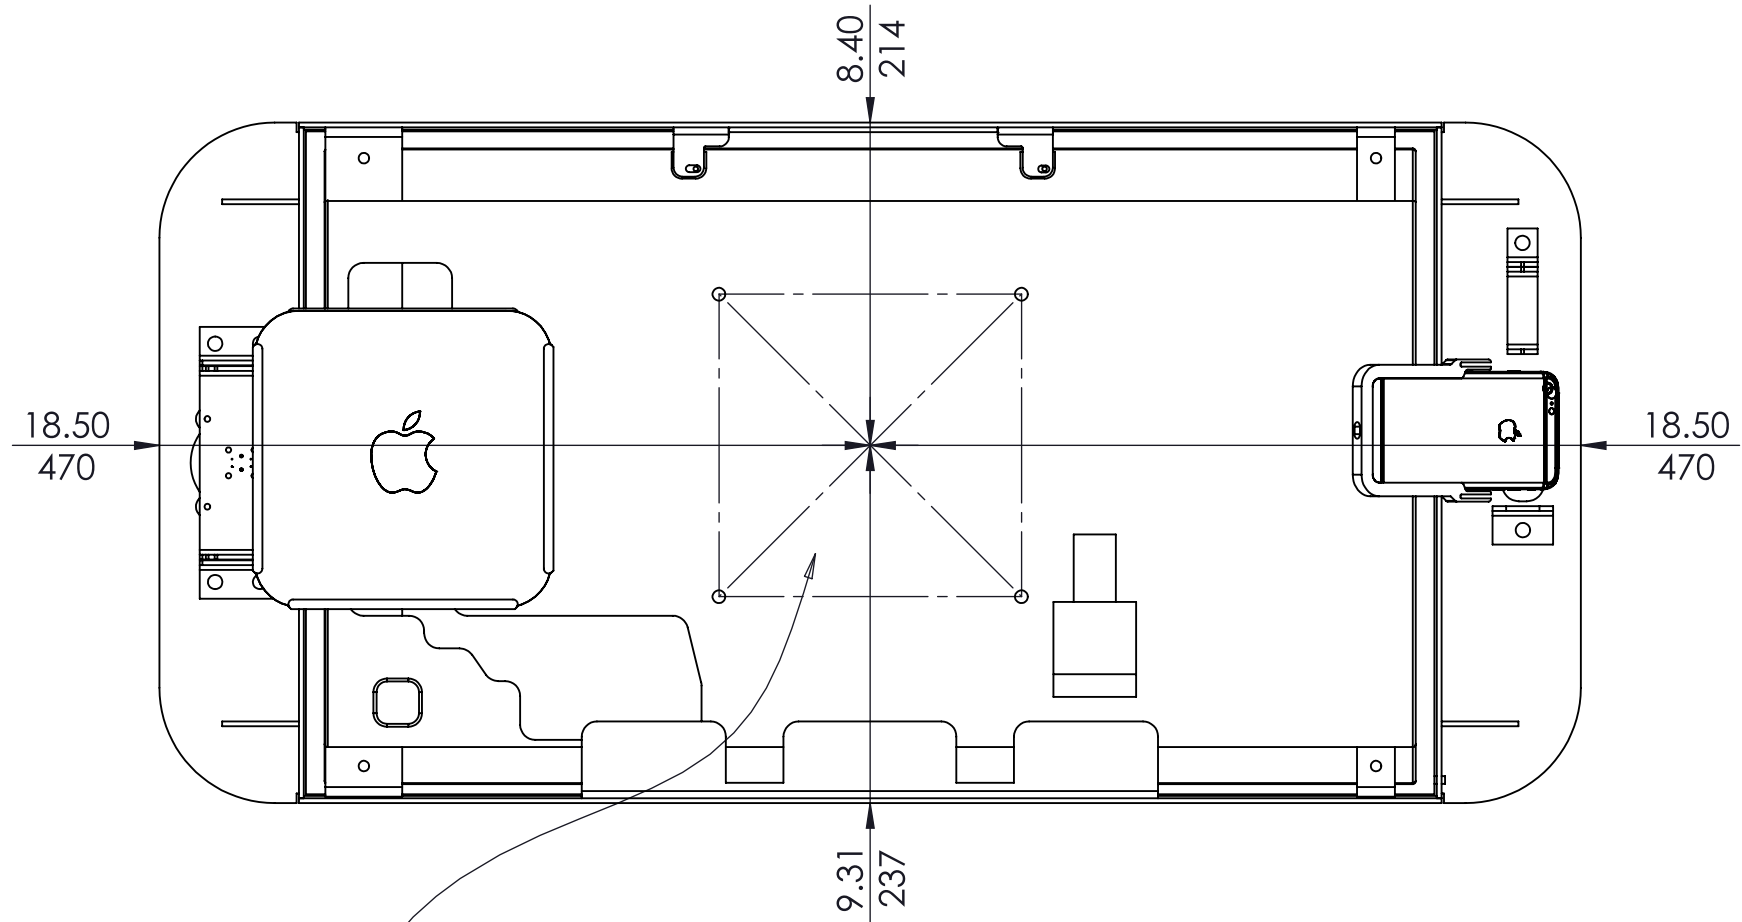

B

A

VESA 200

Model Specifications

TV: Samsung DC32E **Rated Power Consumption:** 227 W
Resolution: 1920 x 1080 **Input Voltage:** 100 - 240 V
Brightness: 330 nits **Weight:** 37 lbs
Operating Temperature: 50 - 90 F **Spacer Length:** 40 mm
VESA Bolt: M8x1.25-65/70
with back cover / without back cover