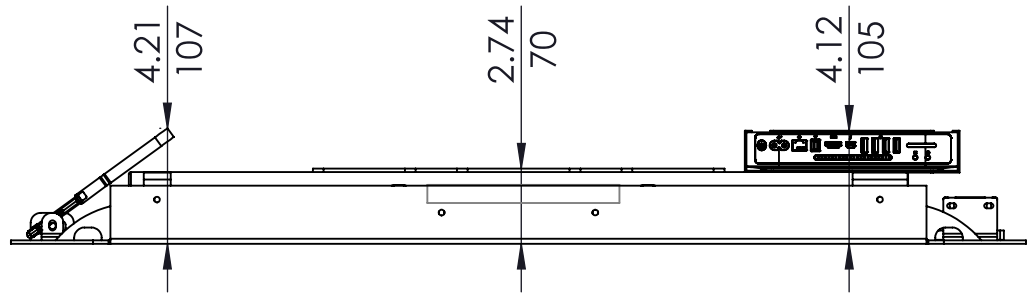

A

STANDARD		 CRUNCHY 189 S. ORANGE AVE, STE 2000 ORLANDO, FL 32801 CRUNCHY.TECH (407) 476-2044	
DESIGNED	DATE	NOTICE OF PROPRIETARY PROPERTY: THE INFORMATION CONTAINED HEREIN IS THE PROPRIETARY PROPERTY OF CRUNCHY LLC.	
DRAWN	DATE	TITLE: 32 Padzilla QUANTITY	
DIMENSIONS ARE IN INCHES TOLERANCES X.X ±0.1 X.XX ±0.04 X.XXX ±0.020 ANGLES ±1°		MATERIAL	PROJECT
DEBURR-BREAK SHARP EDGES DO NOT SCALE DRAWING		FINISH	DWG NO. REVISION
SIZE A4		WEIGHT	SCALE: 1:5 SHEET: 1 OF 2

B

A

VESA 200

Model Specifications

TV: Samsung DC32E **Rated Power Consumption:** 227 W
Resolution: 1920 x 1080 **Input Voltage:** 100 - 240 V
Brightness: 330 nits **Weight:** 37 lbs
Operating Temperature: 50 - 90 F **Spacer Length:** 40 mm
VESA Bolt: M8x1.25-65/70
with back cover / without back cover